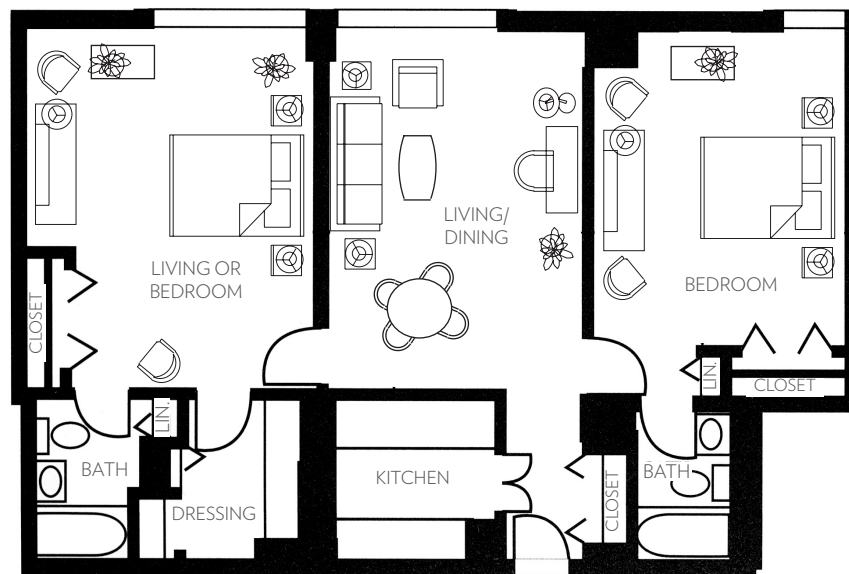

## YORK DELUXE

Two bedrooms, two baths

1,015 Square Feet \*

*\*Square footage is an approximation and may not be identical for all units*

live life well.™