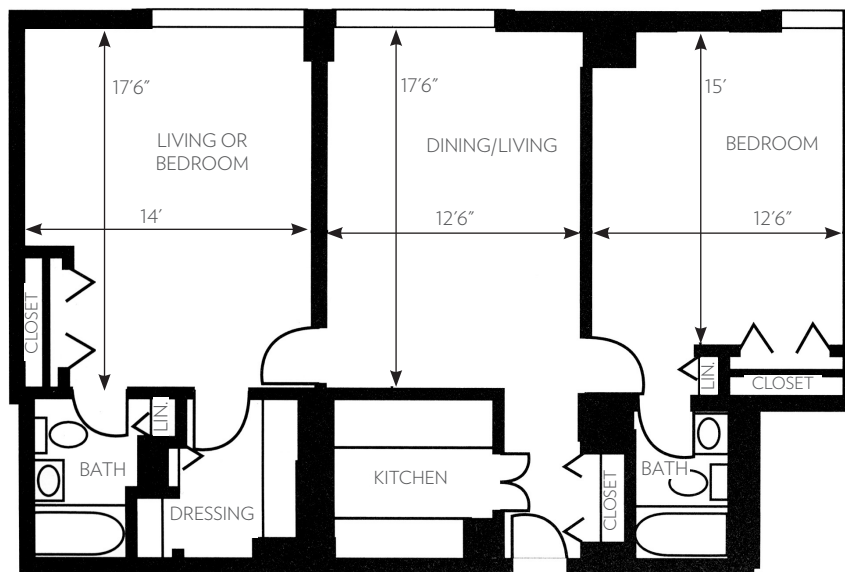

## YORK DELUXE

Two bedrooms, two baths

1,015 Square Feet \*

*\*Square footage is an approximation and may not be identical for all units*

live life well.™