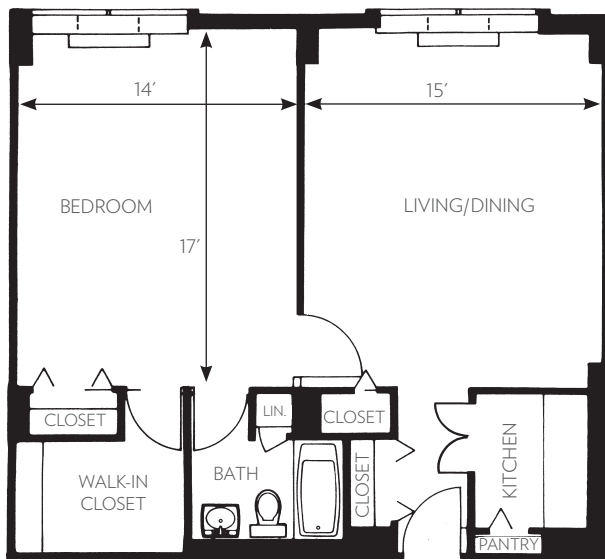

## HAMPTON

One bedroom, one bath  
760 Square Feet \*

*\*Square footage is an approximation and may not be identical for all units*

live life well.™