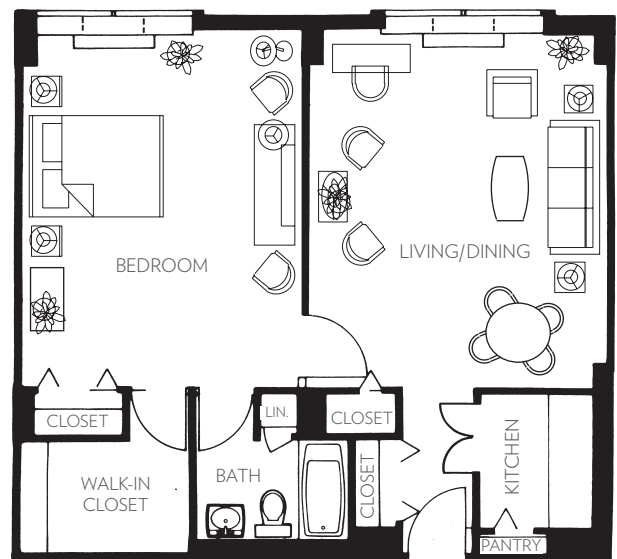

## HAMPTON

One bedroom, one bath  
760 Square Feet \*

*\*Square footage is an approximation and may not be identical for all units*

live life well.™