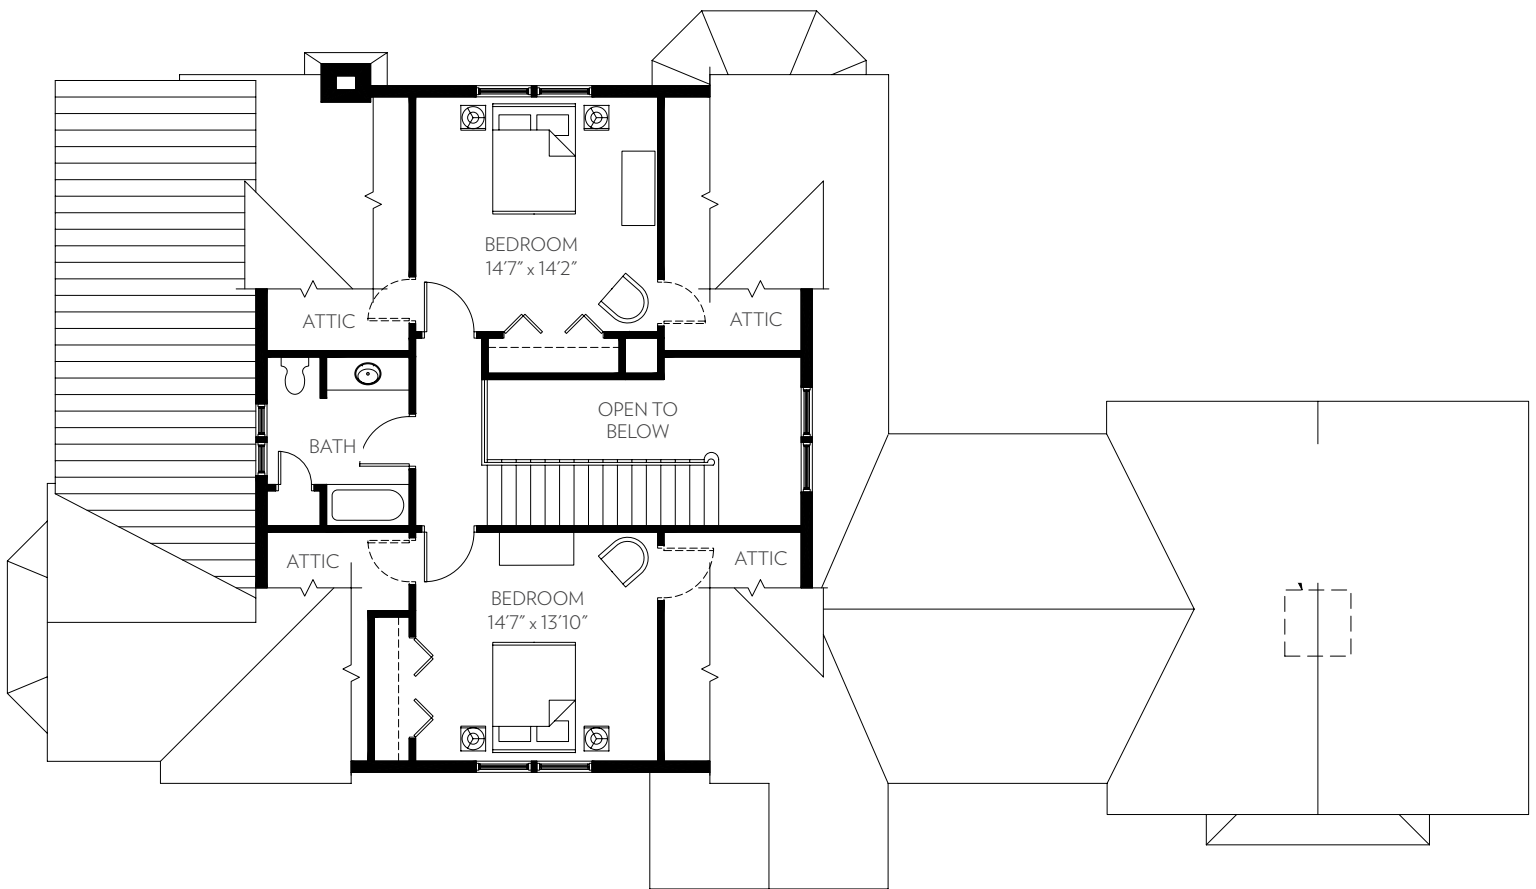

SHAKESPEARE SECOND FLOOR

Additional living space 645 Square Feet*

*Square footage is an approximation and may not be identical for all units

live life well.™