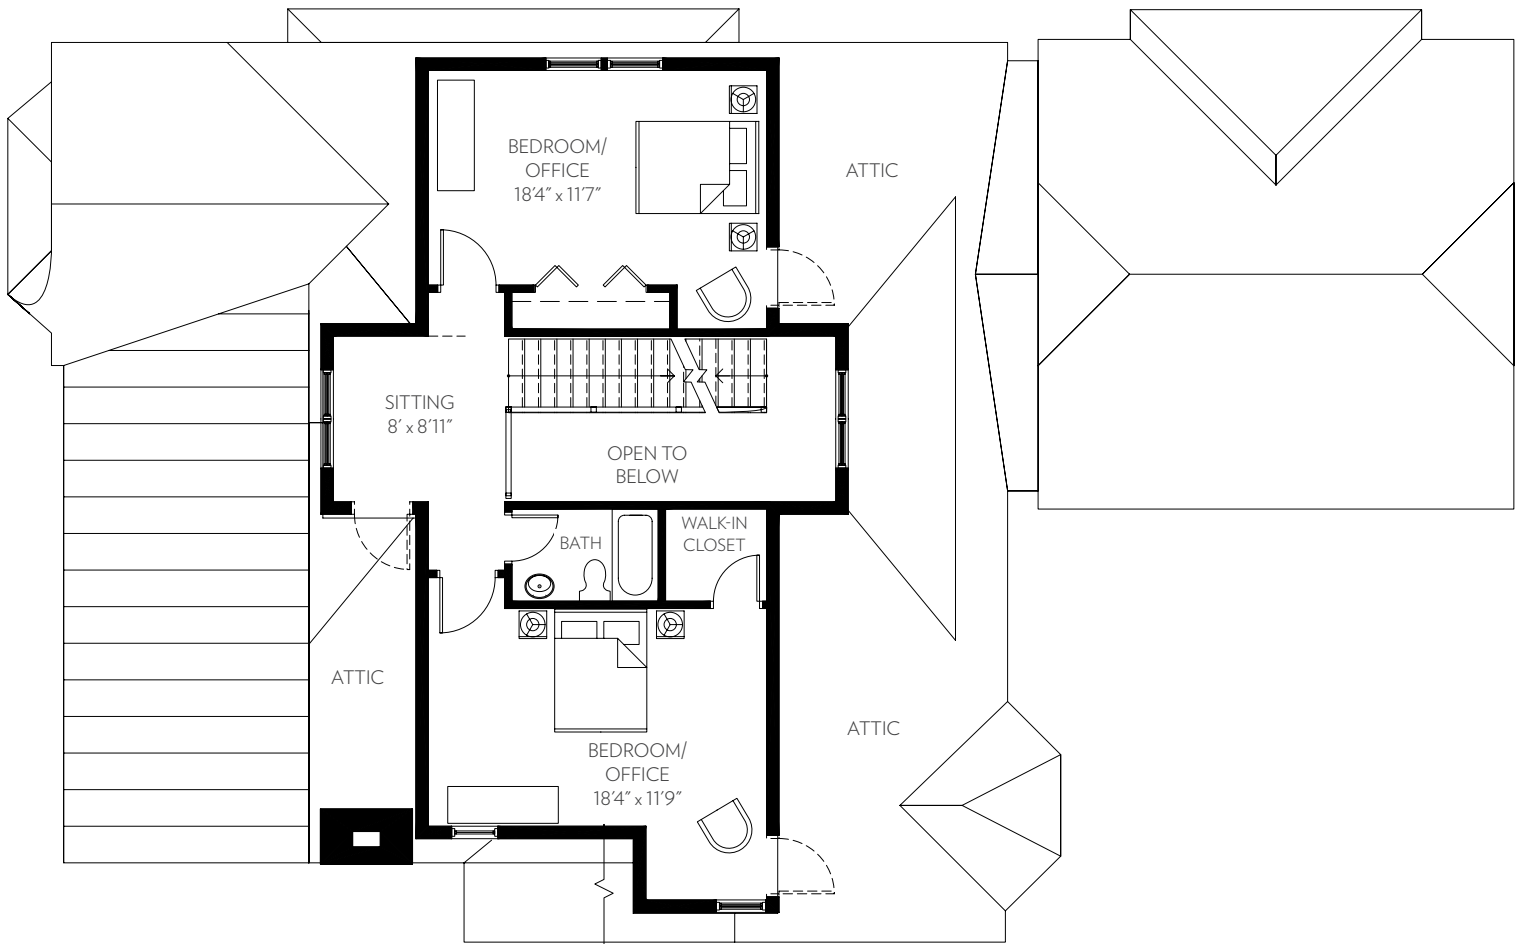

MARLOWE A FIRST FLOOR

Two bedrooms, sunroom, two baths

2,105 Square Feet\*

\*Square footage is an approximation and may not be identical for all units

live life well.™

MARLOWE A SECOND FLOOR

Additional living space 795 Square Feet\*

\*Square footage is an approximation and may not be identical for all units

live life well.™