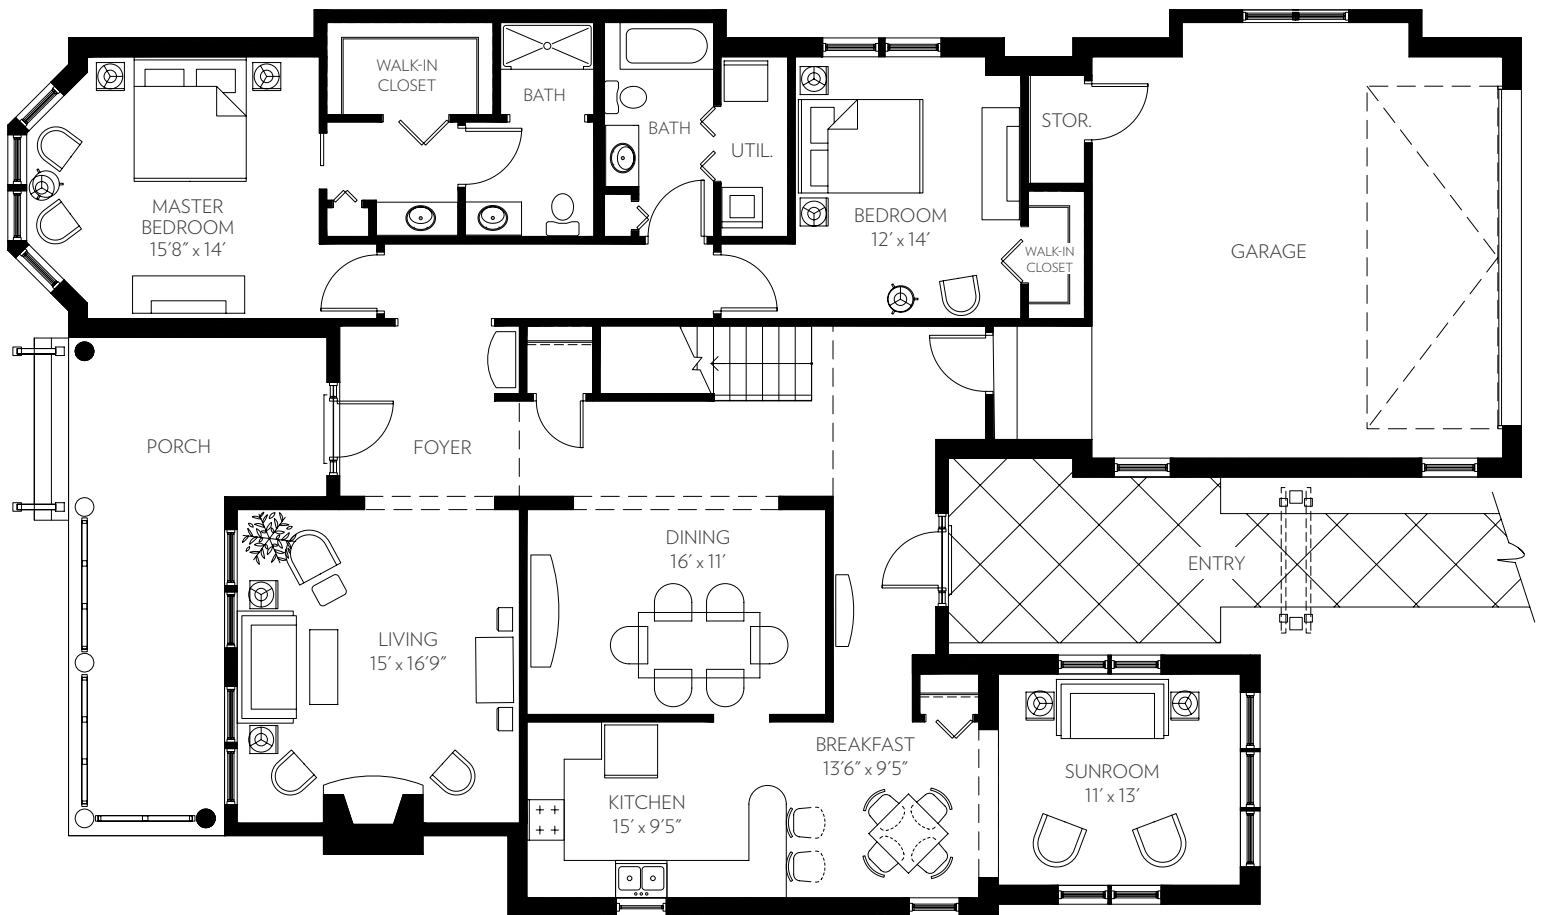

MARLOWE A FIRST FLOOR

Two bedrooms, sunroom, two baths

2,105 Square Feet\*

\*Square footage is an approximation and may not be identical for all units

live life well.™

MARLOWE A SECOND FLOOR

Additional living space 795 Square Feet\*

\*Square footage is an approximation and may not be identical for all units

live life well.™