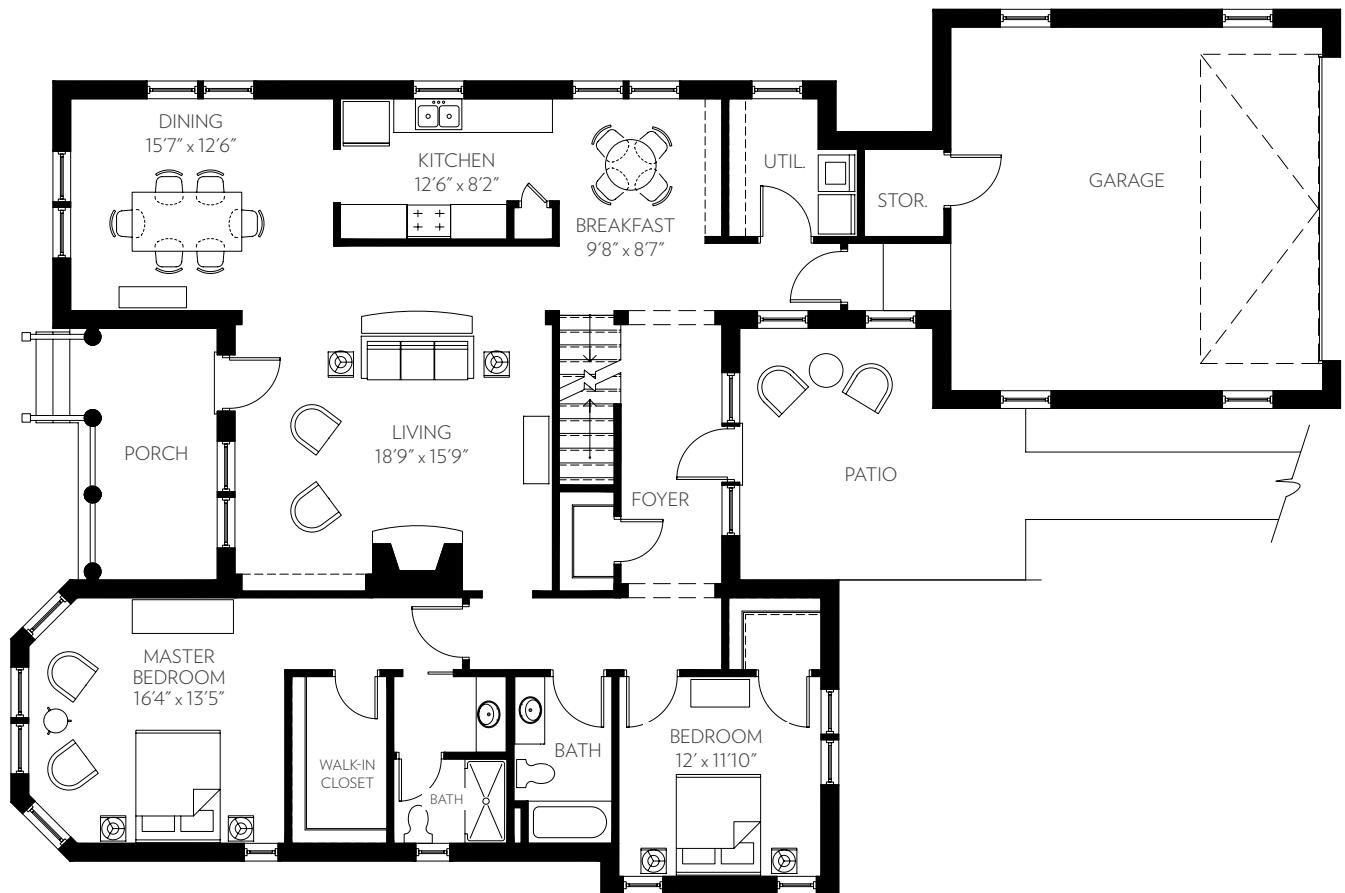

**KIPLING** FIRST FLOOR

Two bedrooms, two baths

1,845 Square Feet\*

*\*Square footage is an approximation and may not be identical for all units*

*live life well.*<sup>SM</sup>

**KIPLING** SECOND FLOOR

Additional living space 820 Square Feet\*

\*Square footage is an approximation and may not be identical for all units

live life well.™