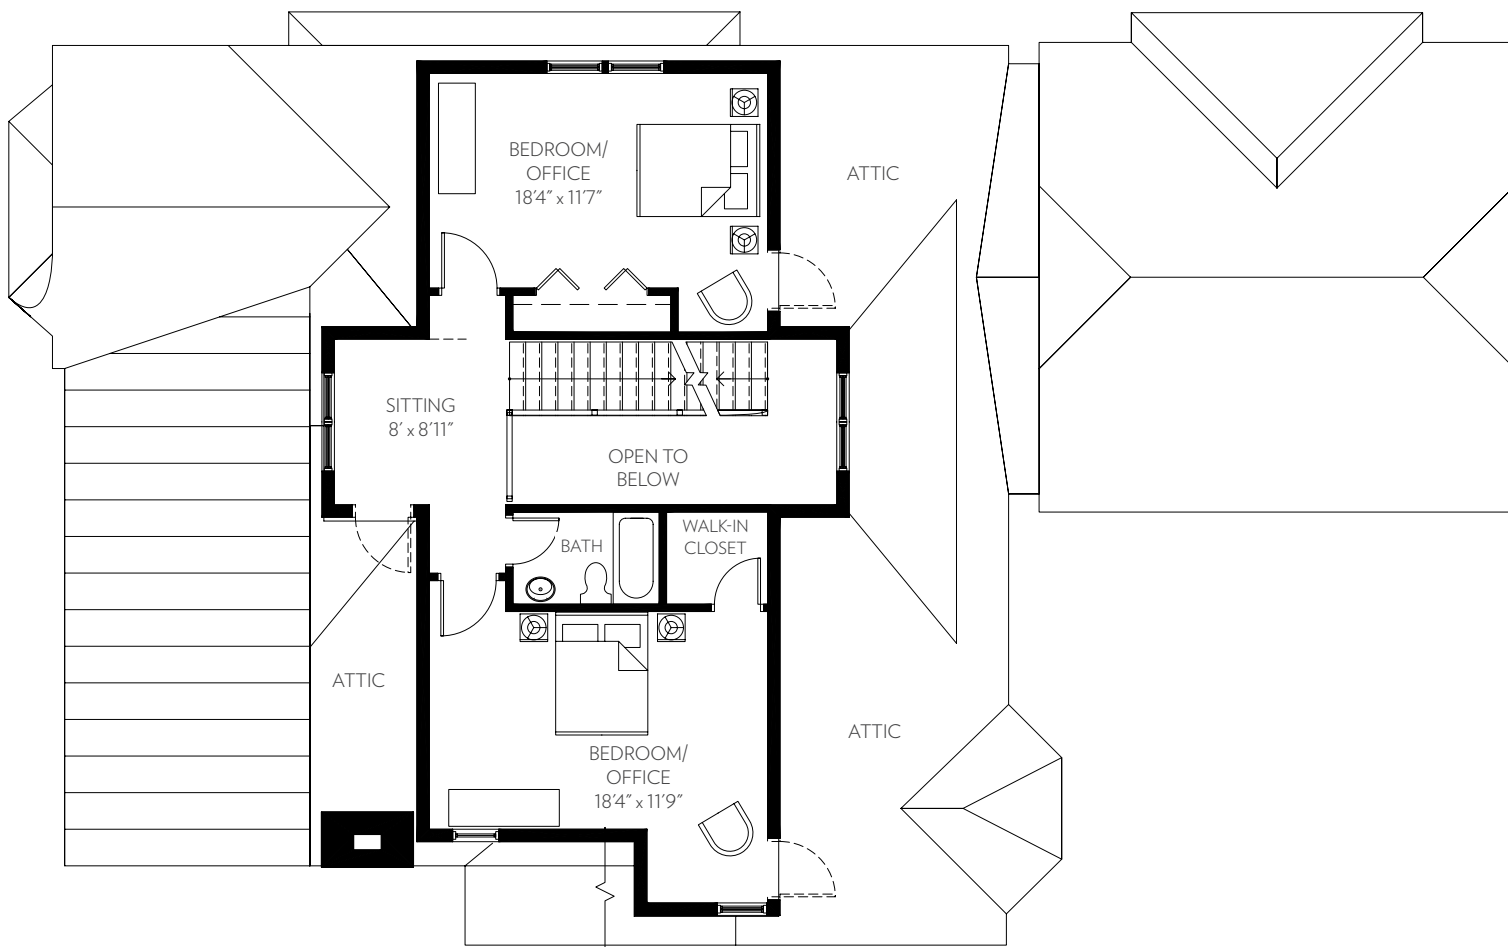

MARLOWE A SECOND FLOOR

Additional living space 795 Square Feet*

*Square footage is an approximation and may not be identical for all units

*live life well.*SM