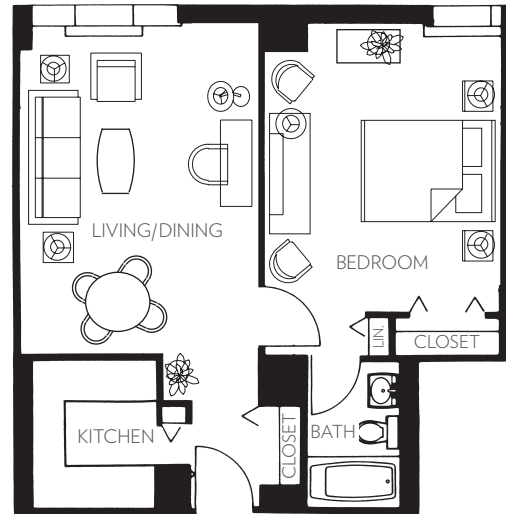

GLOUCESTER

One bedroom, one bath

680 Square Feet *

**Square footage is an approximation and may not be identical for all units*

live life well.™