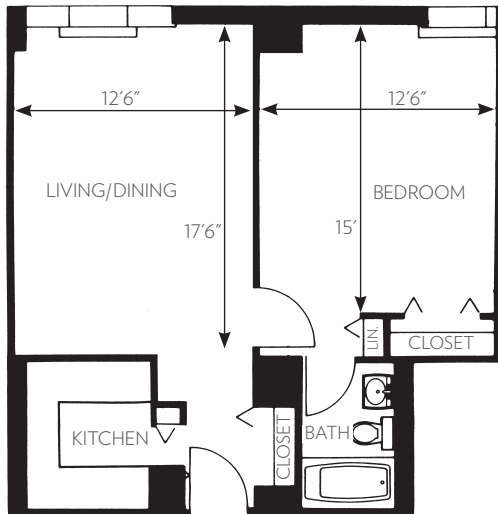

GLOUCESTER

One bedroom, one bath

680 Square Feet *

**Square footage is an approximation and may not be identical for all units*

live life well.™