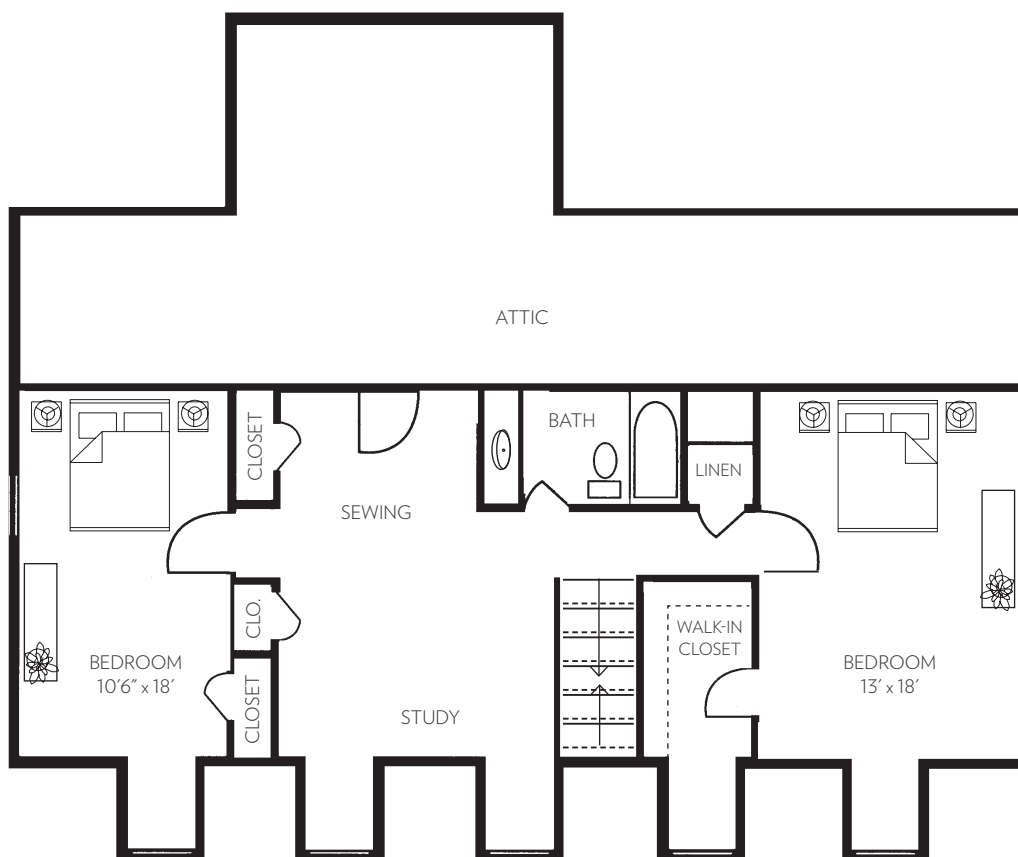

GLEBE HOME FIRST FLOOR

Two-four bedrooms, two-three baths
up to 3,200 Square Feet*

*Square footage is an approximation and may not be identical for all units

*live life well.*SM

GLEBE HOME SECOND FLOOR

Two-four bedrooms, two-three baths
up to 3,200 Square Feet*

*Square footage is an approximation and may not be identical for all units

live life well.™