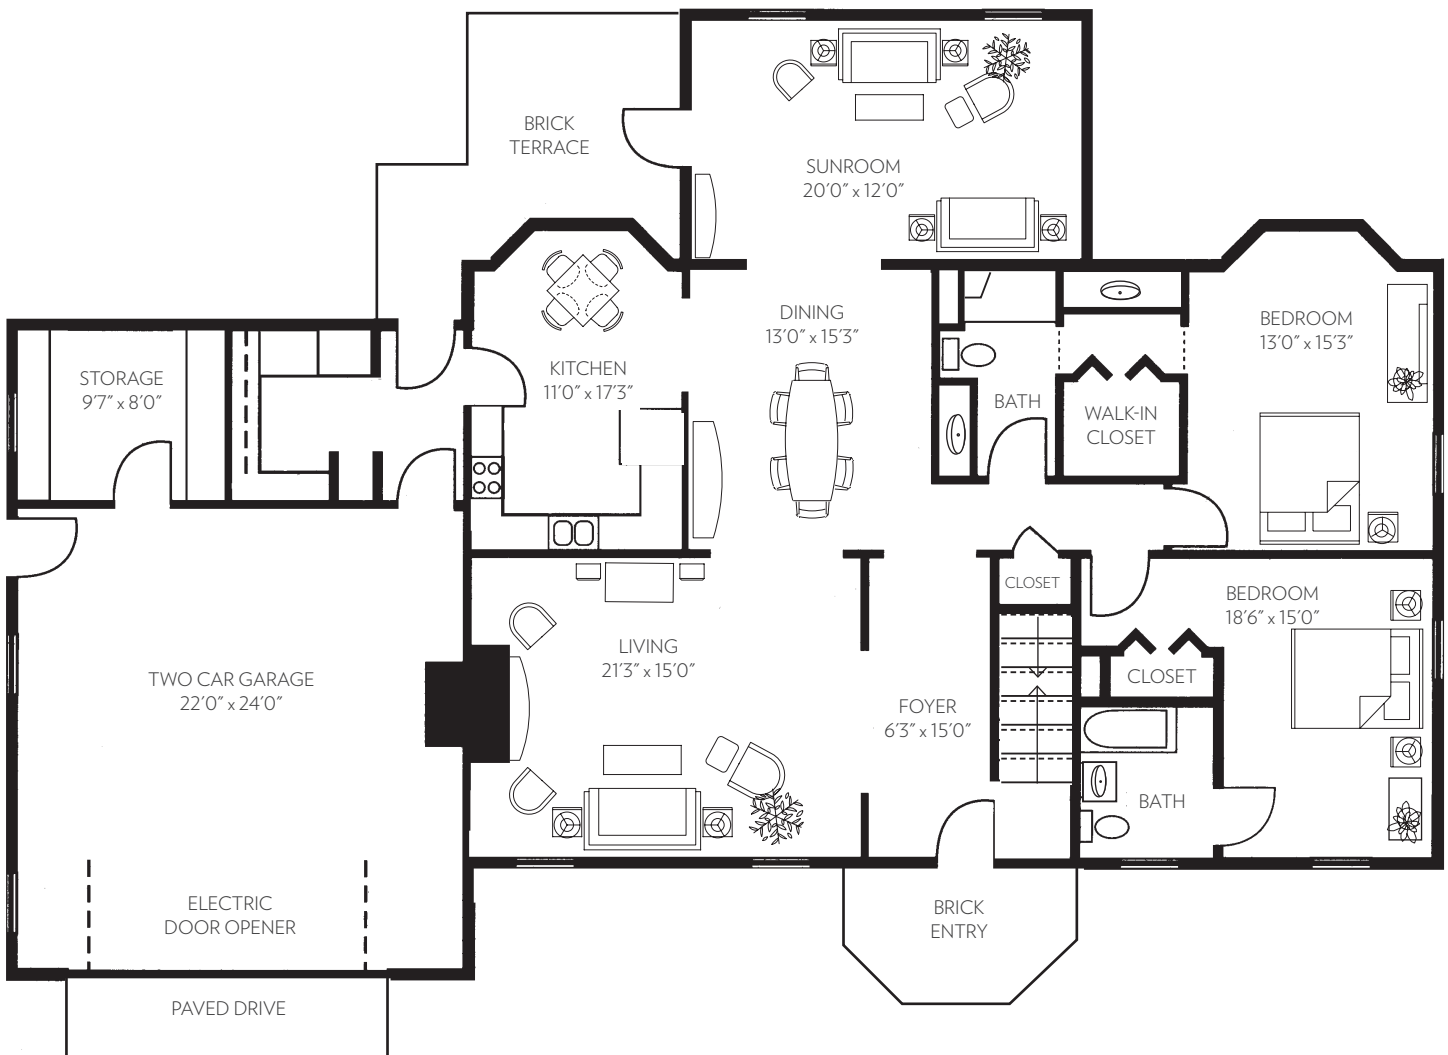

GLEBE HOME FIRST FLOOR

Two-four bedrooms, two-three baths
up to 3,200 Square Feet*

*Square footage is an approximation and may not be identical for all units

*live life well.*SM

GLEBE HOME SECOND FLOOR

Two-four bedrooms, two-three baths
up to 3,200 Square Feet*

*Square footage is an approximation and may not be identical for all units

live life well.™