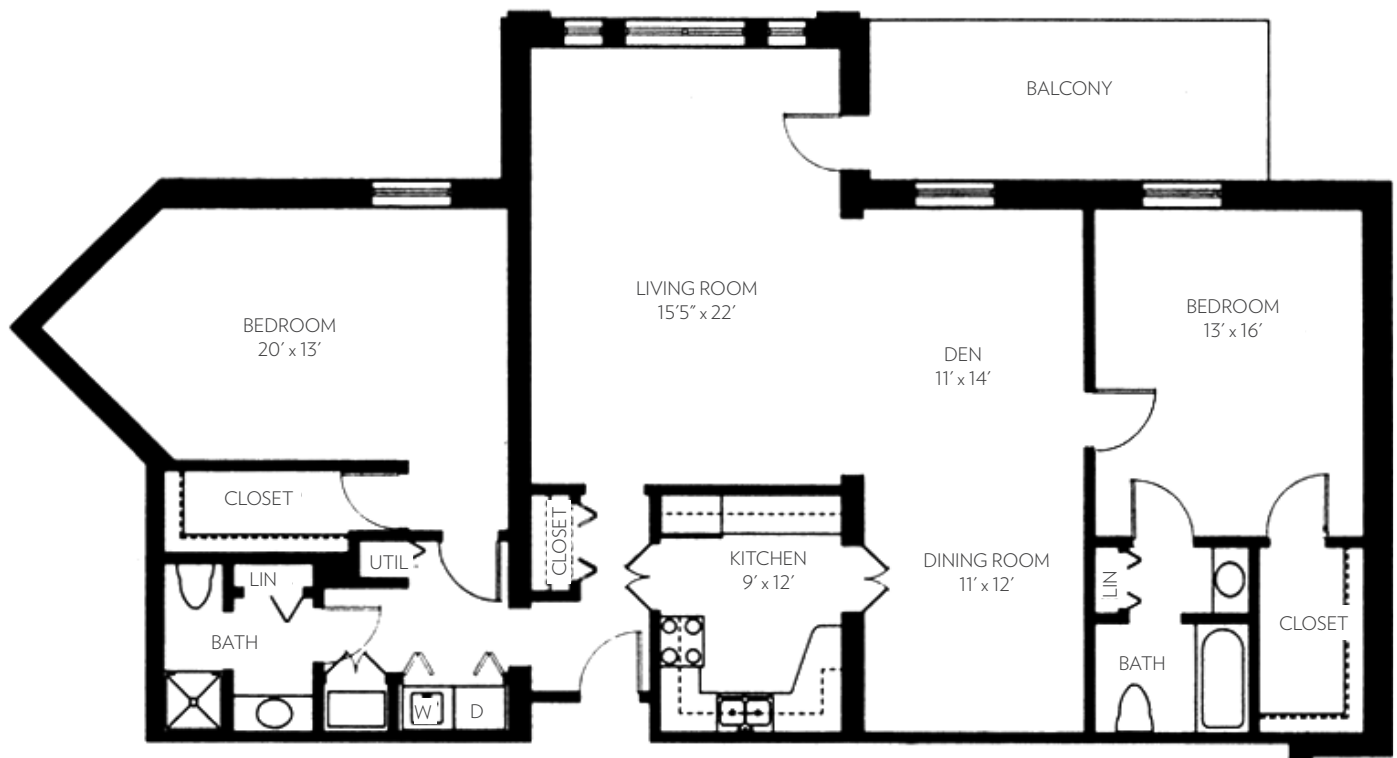

DOVER

Two bedrooms, den, two baths

1,765 Square Feet*

**Square footage is an approximation and may not be identical for all units*

*live life well.*SM

DOVER

Two bedrooms, den, two baths
1,765 Square Feet*

**Square footage is an approximation and may not be identical for all units*

*live life well.*SM