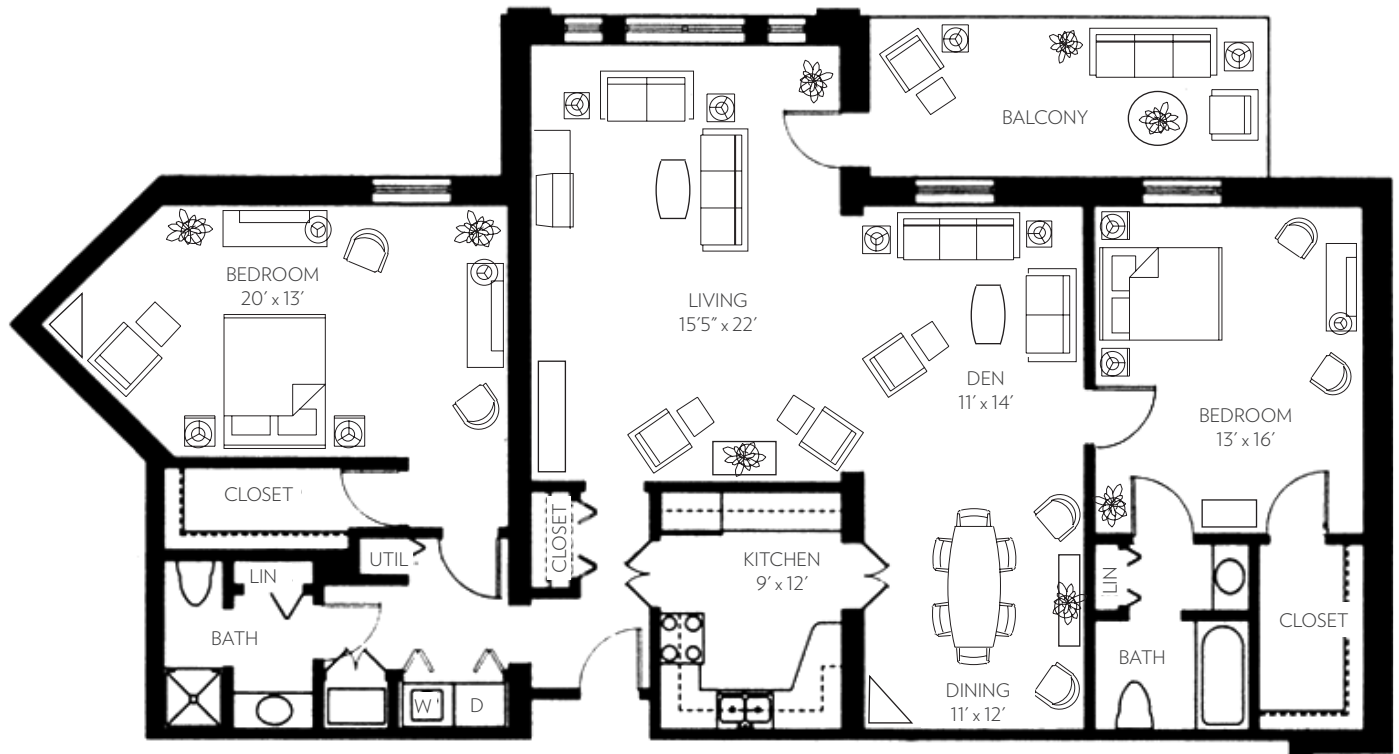

DOVER

Two bedrooms, den, two baths

1,765 Square Feet*

**Square footage is an approximation and may not be identical for all units*

*live life well.*SM

DOVER

Two bedrooms, den, two baths
1,765 Square Feet*

**Square footage is an approximation and may not be identical for all units*

*live life well.*SM