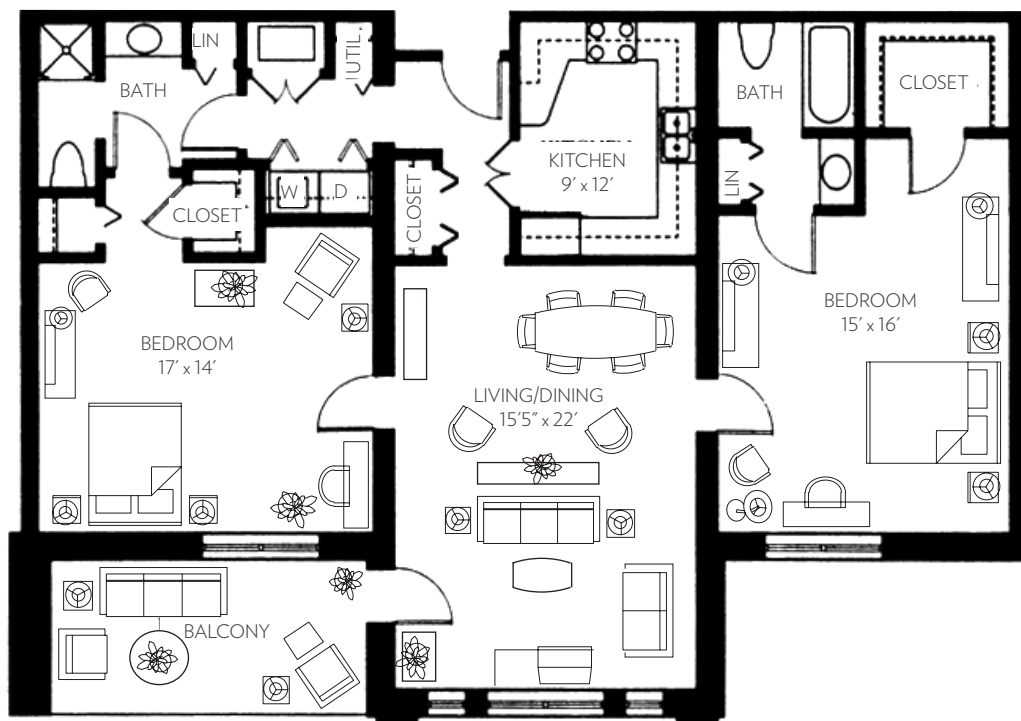

CORNWALL

Two bedrooms, two baths

1,435 Square Feet*

*Square footage is an approximation and may not be identical for all units

live life well.™

CORNWALL

Two bedrooms, two baths

1,435 Square Feet*

*Square footage is an approximation and may not be identical for all units

*live life well.*SM