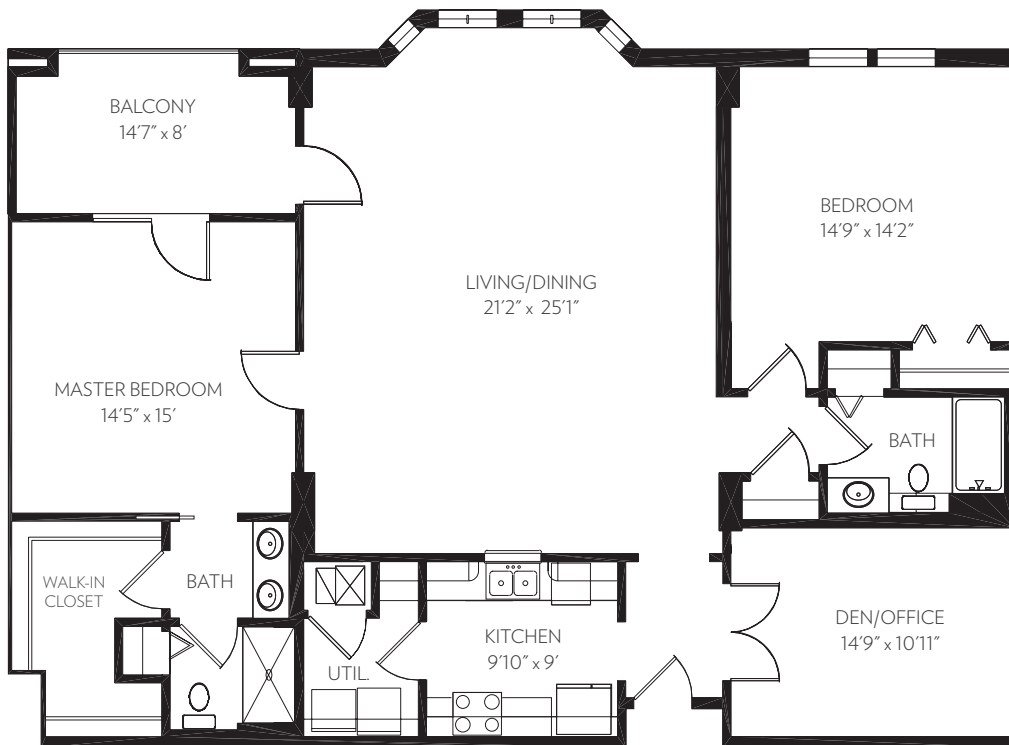

## FAULKNER

Two bedrooms, den, two baths

1,720 Square Feet \*

\*Square footage is an approximation and may not be identical for all units

*live life well.*<sup>SM</sup>

## FAULKNER

Two bedrooms, den, two baths  
1,720 Square Feet \*

*\*Square footage is an approximation and may not be identical for all units*

live life well.™