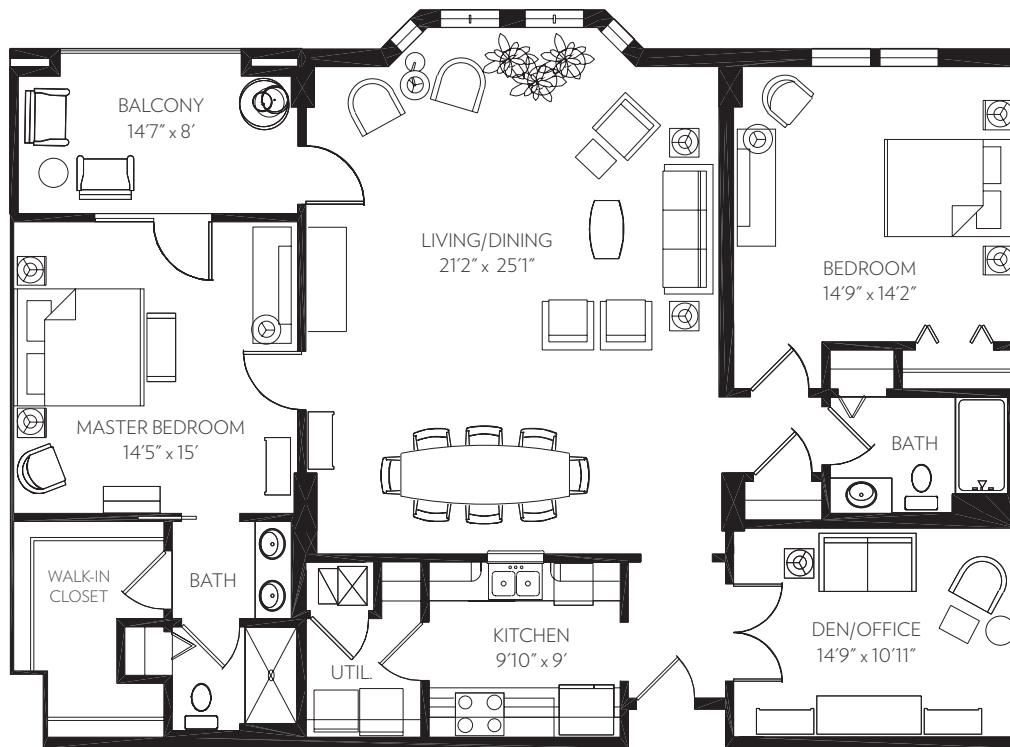

## FAULKNER

Two bedrooms, den, two baths

1,720 Square Feet \*

\*Square footage is an approximation and may not be identical for all units

*live life well.*<sup>SM</sup>

## FAULKNER

Two bedrooms, den, two baths  
1,720 Square Feet \*

*\*Square footage is an approximation and may not be identical for all units*

live life well.™