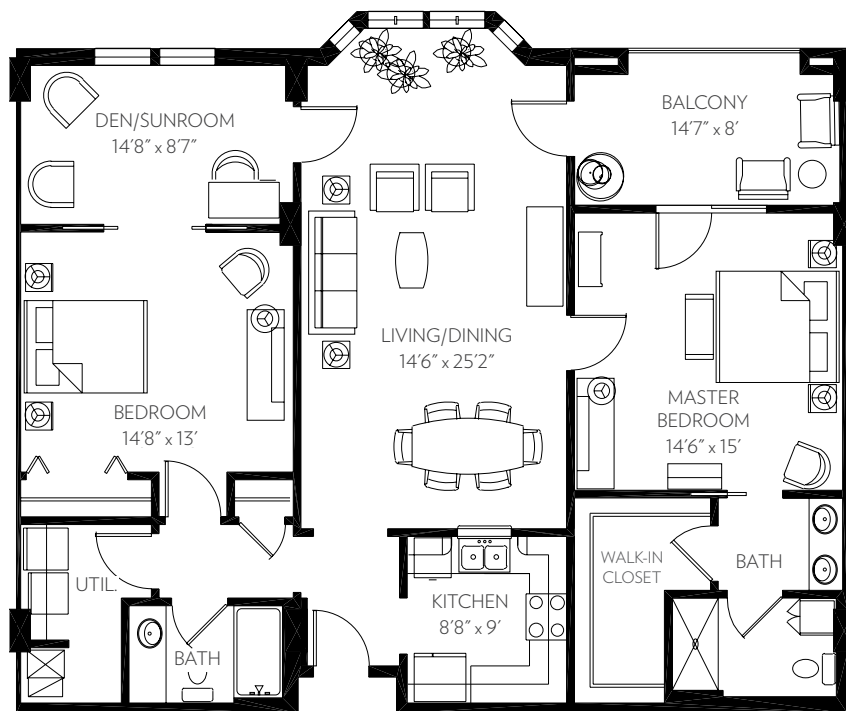

CHAUCER

Two bedrooms, den, two baths
1,480 Square Feet *

**Square footage is an approximation and may not be identical for all units*

*live life well.*SM

CHAUCER

Two bedrooms, den, two baths
1,480 Square Feet *

**Square footage is an approximation and may not be identical for all units*

live life well.™