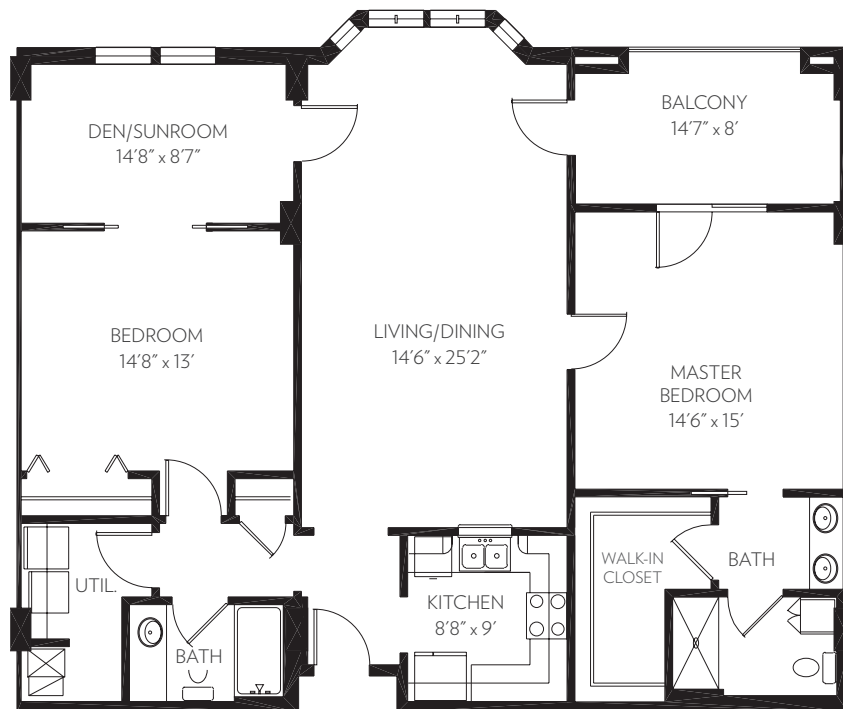

CHAUCER

Two bedrooms, den, two baths
1,480 Square Feet *

**Square footage is an approximation and may not be identical for all units*

*live life well.*SM

CHAUCER

Two bedrooms, den, two baths
1,480 Square Feet *

**Square footage is an approximation and may not be identical for all units*

live life well.™