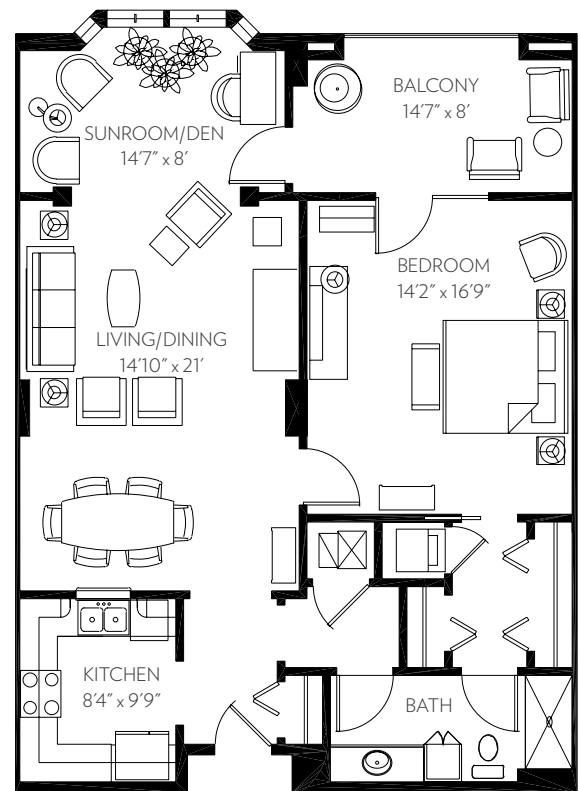

AUSTEN

One bedroom, den, one bath

1,075 Square Feet *

**Square footage is an approximation and may not be identical for all units*

live life well.™