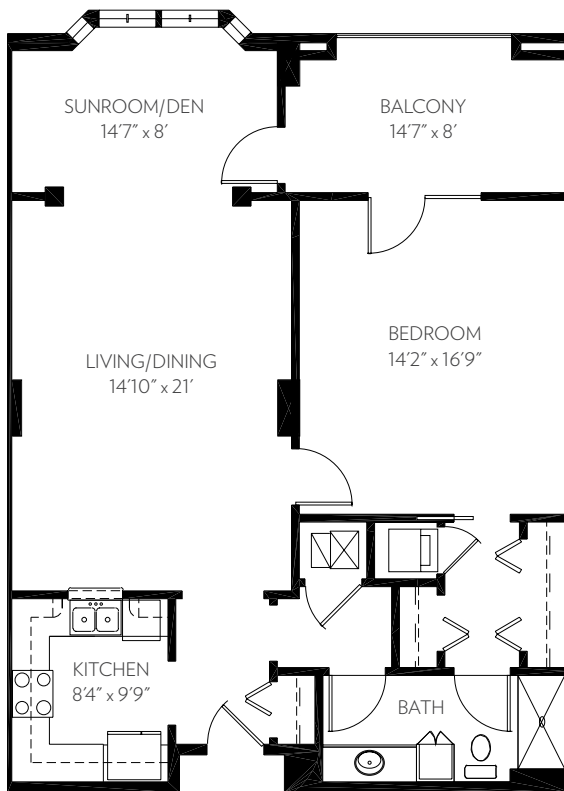

AUSTEN

One bedroom, den, one bath

1,075 Square Feet *

**Square footage is an approximation and may not be identical for all units*

live life well.™